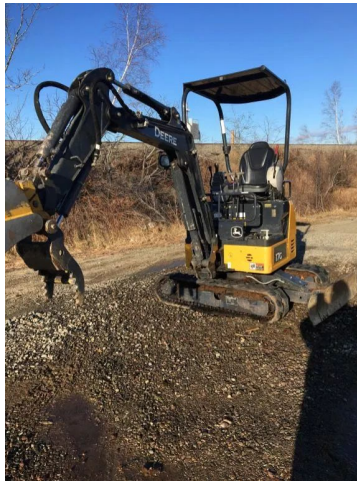

Wilson's

RENTAL & LANDSCAPE SUPPLY

36 Fleming St. • Lincoln, ME 04457

207-290-0032

More than just your neighborhood rental shop!

Authorized ECOBUST® Retailer - Authorized Boss Snow® Plow Dealer - Authorized Genie® Dealer

Which excavator is right for your project?

JD 17G